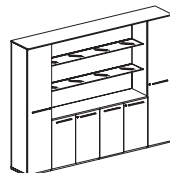

Boiserie

W 70 7/8" D 23/32"
× H 81 11/16"

530.CB.TR.18_

W 70 7/8" D 23/32"
× H 48 7/16"

530.CB.SP.18_

W 70 1/2" D 9 1/2"
× H 5/16"

530.CB.RV.18_

W 70 7/8" D 9 5/8"
× H 81 11/16"

530.CB.T1.18_

W 70 7/8" D 9 5/8"
× H 48 7/16"

530.CB.S1.18_

Esempi di composizione/Examples of composition

W 70 7/8" D 17 6/8"
× H 81 11/16"

W 106 5/16" D 17 6/8"
× H 82 3/8"

Note:

1 Le dimensioni sono espresse in pollici – consultare il listino prezzi per le caratteristiche tecniche, i codici degli articoli e delle finiture/Dimensions are stated in inch – for technical characteristics, article code numbers and finishing see price list;